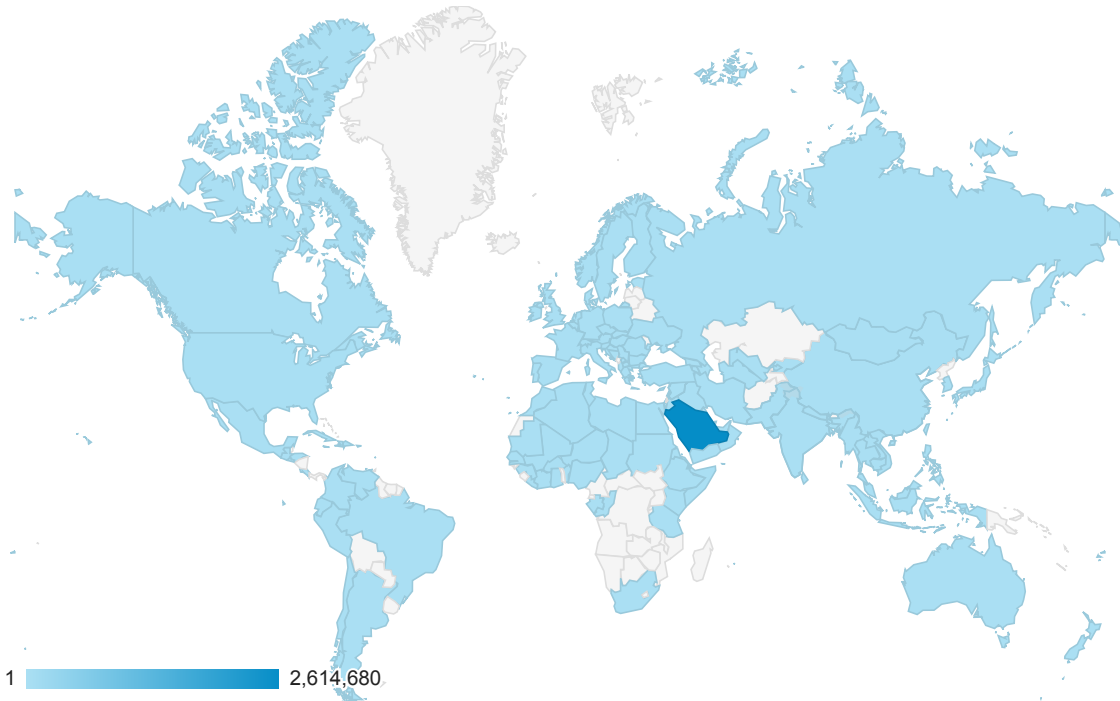

Location

 **All Users**
 100.00% Sessions

Jul 1, 2017 - Sep 30, 2017

Map Overlay

Summary

Country	Acquisition			Behavior			Conversions eCommerce		
	Sessions	% New Sessions	New Users	Bounce Rate	Pages / Session	Avg. Session Duration	Transactions	Revenue	Ecommerce Conversion Rate
	2,688,165 % of Total: 100.00% (2,688,165)	45.56% Avg for View: 45.48% (0.18%)	1,224,803 % of Total: 100.18% (1,222,662)	54.17% Avg for View: 54.17% (0.00%)	2.86 Avg for View: 2.86 (0.00%)	00:02:24 Avg for View: 00:02:24 (0.00%)	0 % of Total: 0.00% (0)	\$0.00 % of Total: 0.00% (\$0.00)	0.00% Avg for View: 0.00% (0.00%)
1. Saudi Arabia	2,614,680 (97.27%)	45.17%	1,181,118 (96.43%)	53.95%	2.88	00:02:25	0 (0.00%)	\$0.00 (0.00%)	0.00%
2. United States	13,306 (0.49%)	55.88%	7,435 (0.61%)	57.27%	2.57	00:02:14	0 (0.00%)	\$0.00 (0.00%)	0.00%
3. Kuwait	7,551 (0.28%)	77.62%	5,861 (0.48%)	78.21%	1.57	00:00:50	0 (0.00%)	\$0.00 (0.00%)	0.00%
4. United Kingdom	5,554 (0.21%)	45.89%	2,549 (0.21%)	55.60%	2.68	00:02:03	0 (0.00%)	\$0.00 (0.00%)	0.00%
5. Germany	5,394 (0.20%)	46.74%	2,521 (0.21%)	60.10%	2.32	00:01:51	0 (0.00%)	\$0.00 (0.00%)	0.00%
6. United Arab Emirates	4,574 (0.17%)	58.81%	2,690 (0.22%)	61.43%	2.34	00:01:45	0 (0.00%)	\$0.00 (0.00%)	0.00%
7. Turkey	3,735 (0.14%)	48.89%	1,826 (0.15%)	62.06%	2.12	00:01:36	0 (0.00%)	\$0.00 (0.00%)	0.00%
8. Ukraine	3,108 (0.12%)	52.06%	1,618 (0.13%)	54.25%	2.72	00:02:16	0 (0.00%)	\$0.00 (0.00%)	0.00%
9. (not set)	3,008 (0.11%)	51.73%	1,556 (0.13%)	50.33%	3.20	00:02:44	0 (0.00%)	\$0.00 (0.00%)	0.00%
10. Egypt	2,783 (0.10%)	72.33%	2,013 (0.16%)	70.14%	2.10	00:01:33	0 (0.00%)	\$0.00 (0.00%)	0.00%