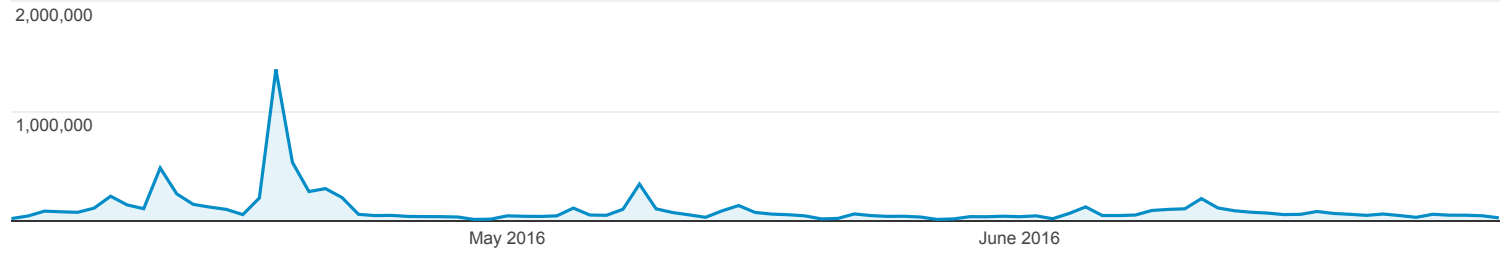

Apr 1, 2016 - Jun 30, 2016

Overview

All Users
100.00% Pageviews

Overview

Pageviews

Pageviews
9,873,397

Unique Pageviews
6,711,024

Avg. Time on Page
00:01:26

Bounce Rate
48.20%

% Exit
33.44%

Page	Pageviews	% Pageviews
1. /_layouts/mcs/intro/intron.html	1,582,778	16.03%
2. /Employment/Pages/default.aspx	1,200,683	12.16%
3. /pages/default.aspx	1,056,117	10.70%
4. /Eservices/Pages/VServices1.aspx	912,794	9.24%
5. /Employment/Pages/AdsPlan.aspx	437,875	4.43%
6. /InformationCenter/News/MinistryNews/Pages/news14370629-1.aspx	282,784	2.86%
7. /InformationCenter/News/MinistryNews/Pages/default.aspx	275,957	2.79%
8. /InformationCenter/News/MinistryNews/Pages/news14370802_1.aspx	170,721	1.73%
9. /Eservices/Pages/FeaturedServices.aspx	147,305	1.49%
10. /Pages/default.aspx	143,118	1.45%